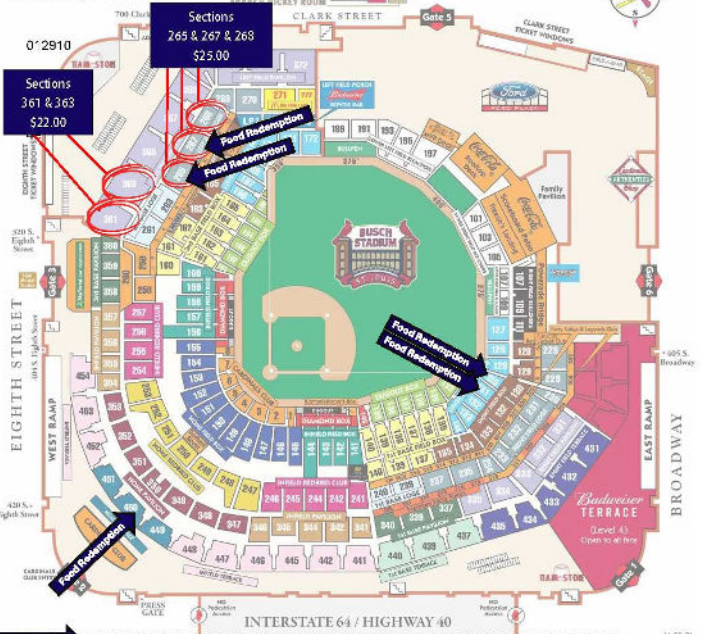

ON SALE NOW!

ST LOUIS CARDINALS
MILITARY APPRECIATION GAME VS LA DODGERS

MAY 3 FIRST PITCH 1:15 PM

OPEN TO MILITARY / RETIREES / DOD CIVILIANS / MIL DEPENDENTS

CALL INFORMATION TICKETS & TRAVEL 618-256-5919

ST LOUIS CARDINALS
MILITARY APPRECIATION GAME
May 3, 2026 Cardinals vs. Dodgers

Ticket includes a hot dog and soda. Redeem at concourse stands labeled on map.

The Fabulous Fox

We have access to seating in the whole theatre
Pricing is dynamic and is based on the date, time and seating.
To secure your tickets quicker, please have Show, Date, Time and Seating Preference ready.

STOMP	Mar 6th-Mar 8th
Harry Potter and the Cursed Child	Mar 28th - Apr 18th
Beetlejuice	Apr 24th - Apr 26th
Monty Python's SPAMalot	May 5th - May 17th
MJ The Musical	May 19th - May 24th
HadesTown	May 29th - May 31st
Blue Man Group	June 5th, 6th, 7th

Fabulous Fox tickets are digital.
Stay Tuned for Pre-Sale for 2026-2027 Season!

Marcus Movie Theatre

Platinum Discount Ticket: $9.75

*can be utilized for any Marcus Movie Theatre location
valid for any showing with No expiration!
*Subject to 3D or 4DX surcharges when applicable.

City Museum

St Louis, Ages 3+

General Admission: $19.50

*does not include rooftop access, can be added at City Museum
*this is a physical ticket, printed in the office.

Busch Stadium Seating Guide

Redeem Hot Dog and Soda with Admission Ticket at a Concourse location shown on the map.

1st Level - Behind Section 130, near the East Ramp
3rd Level - Behind Sections 256/267, or below Section 365/367
4th Level - Behind Section 450

Enterprise CENTER

LIMITED SEATING STILL AVAILABLE!!

ILIA MALININ ALYSA LIU CHOCK & BATES

STARS ON ICE 2026 TOUR

AMERICA'S CHAMPIONS ARE COMING THIS SPRING!

starsonice.com

MAY 7 @ 7 PM
ENTERPRISE CENTER, ST. LOUIS
GET YOUR DISCOUNTED TICKETS AT ITT TODAY!!
618-256-5919

SECTION 124 $27.00
SECTION 120, 123 $55.00
SECTION 103, 117, 118, 116T $92.00

CLUB SUITE SEATING: SECTIONS 266 AND 267 $110
CLUB SEATS PURCHASED IN GROUPS OF 4 SEATS

facebook.com/375thFSSITT · 375fss.com/information-tickets-travel/

(618) 256-5919 · scott375itt@gmail.com · Hours: Mon -Fri, 9:00 am - 4:30 pm (ticket sales stop at 4:00pm)

For our most updated price sheet visit the website 375FSS.com or contact the office.